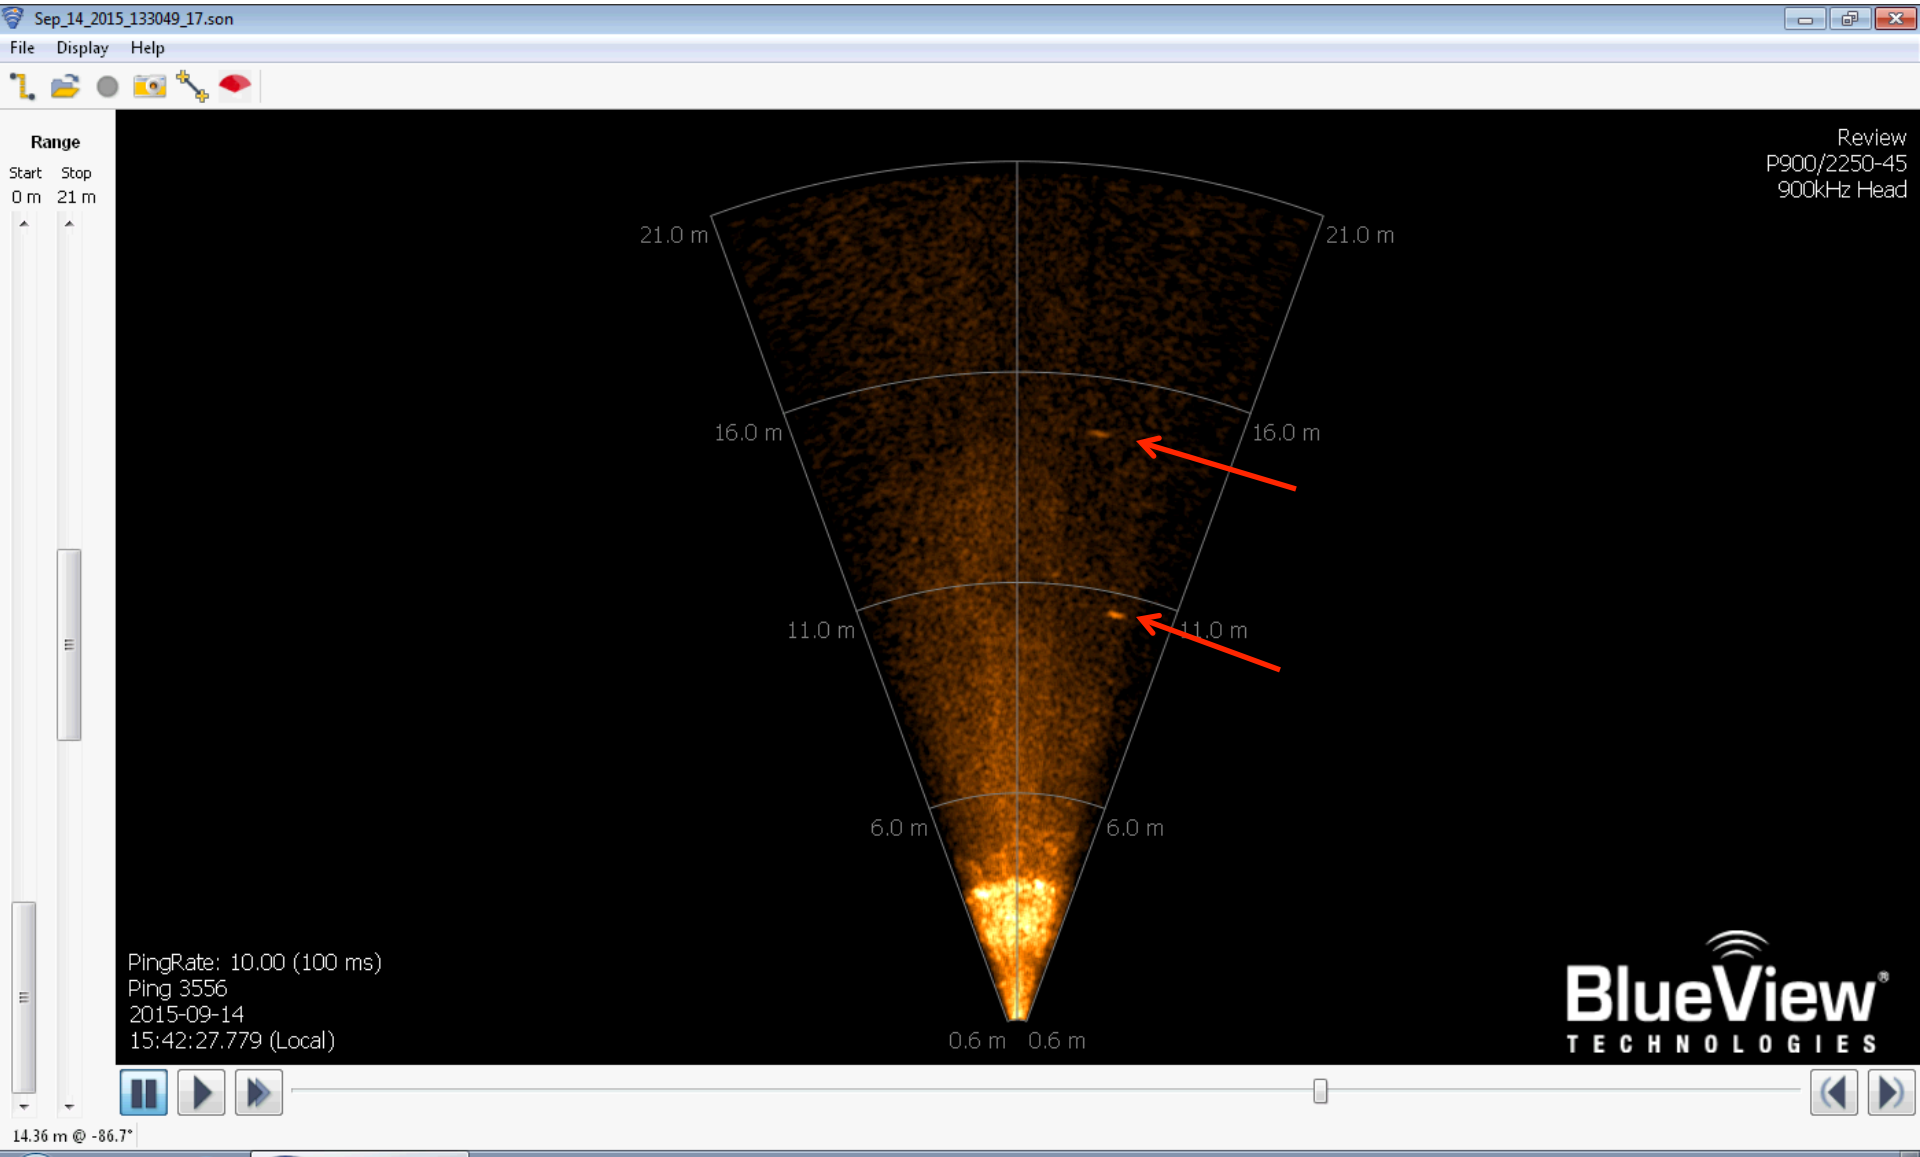

ALFA Sonars Testing - 2015/09/14

Analysis Notes

- Simrad data show a constant detection between 2.3 m to 5 m from the sonar. Virtually all data show this “stripe” and nothing else.
- Analysis of Blueview data in Echoview (instead of Teledyne Proview software) did not make a difference apart from a different color palette.

Blueview

2015/09/14 15:37

Possible Detection by Blueview

2015/09/14 15:37:45 Onshore

+18.5 C / 1412

Woody debris

Blueview

2015/09/14 15:42

Possible Detection by Blueview

2015/09/14 15:42:27 Onshore

+18.8 C / 1412

Woody debris

Blueview

2015/09/14 16:04

Possible Detection by Blueview

2015/09/14 16:04:48 Onshore

+18.5 C / 1412

Woody debris

Blueview

2015/09/14 16:27

Possible Detection by both Blueview and Simrad

2015/09/14 16:17:24 Onshore

+18.5 C / 1412

Woody debris