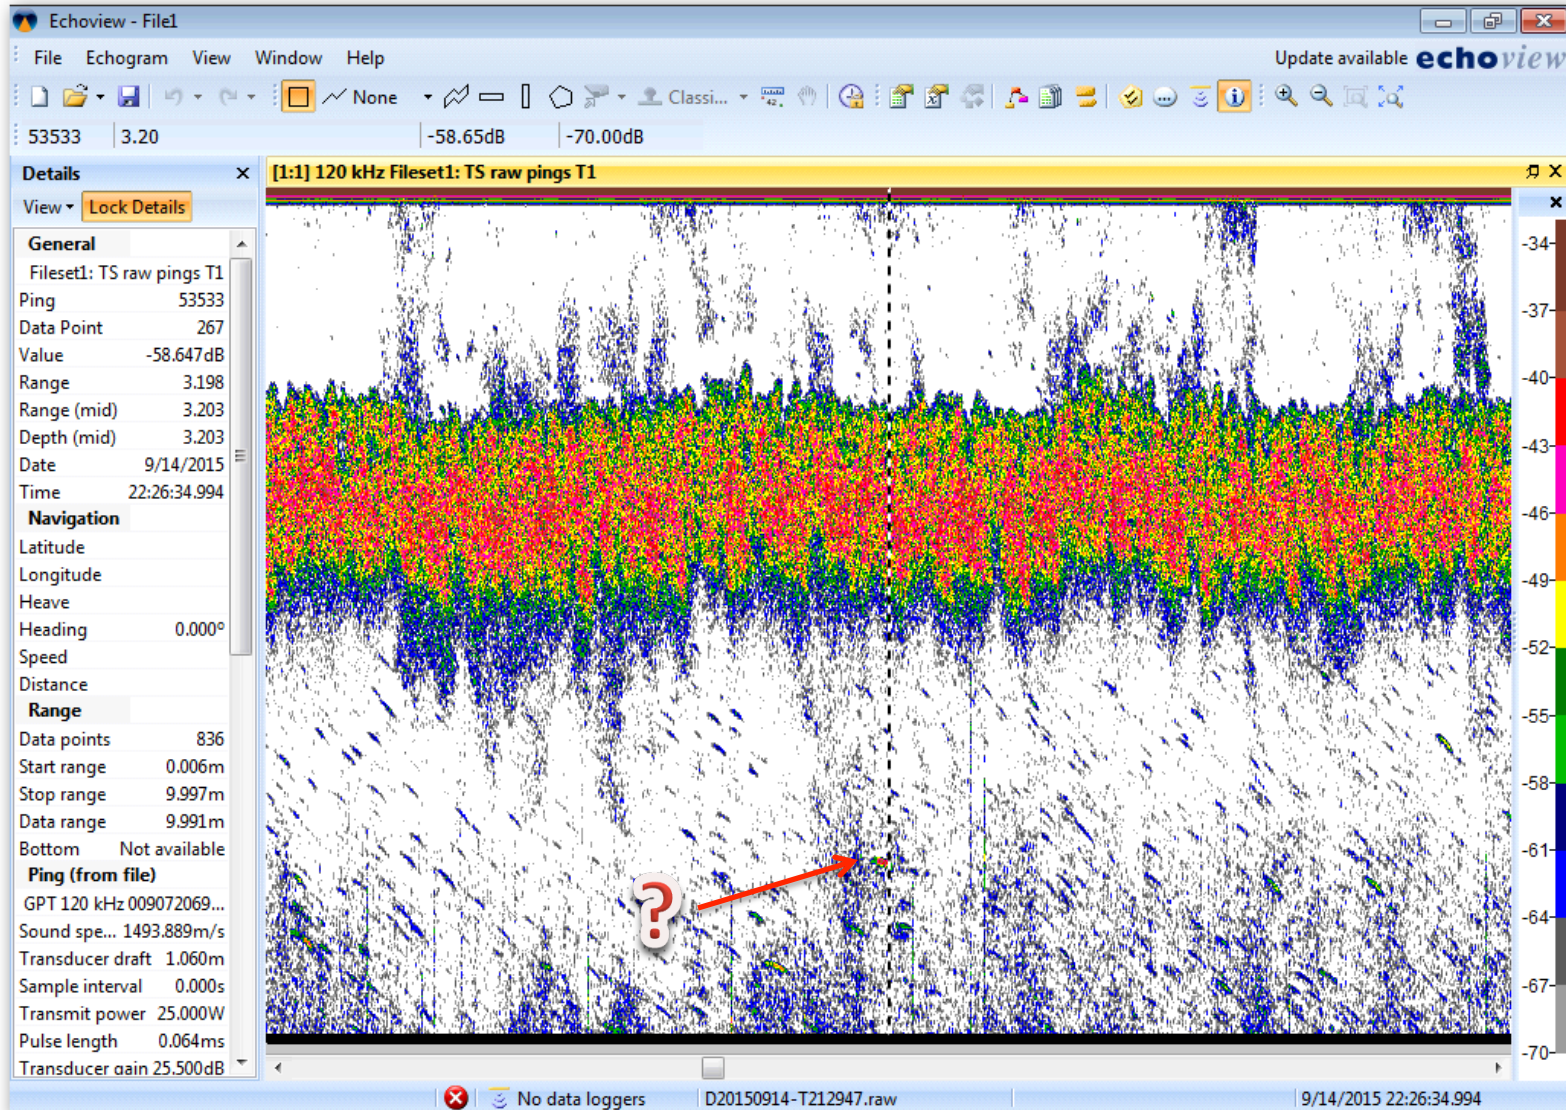

ALFA Sonars Testing - 2015/09/14

Analysis Notes

- Simrad data show a constant detection between 2.3 m to 5 m from the sonar. Virtually all data show this “stripe” and nothing else.
- Analysis of Blueview data in Echoview (instead of Teledyne Proview software) did not make a difference apart from a different color palette.

2015/09/14 14:22:54 Onshore

+19.0 C / 1412

Woody debris

Blueview

2015/09/14 14:26

Possible Detection by both Blueview and Simrad

2015/09/14 14:26:35 Onshore

+19.0 C / 1412

Woody debris

Blueview

Simrad

2015/09/14 14:27

Possible Detection by Blueview

2015/09/14 14:27:05 Onshore

+19.0 C / 1412

Woody debris