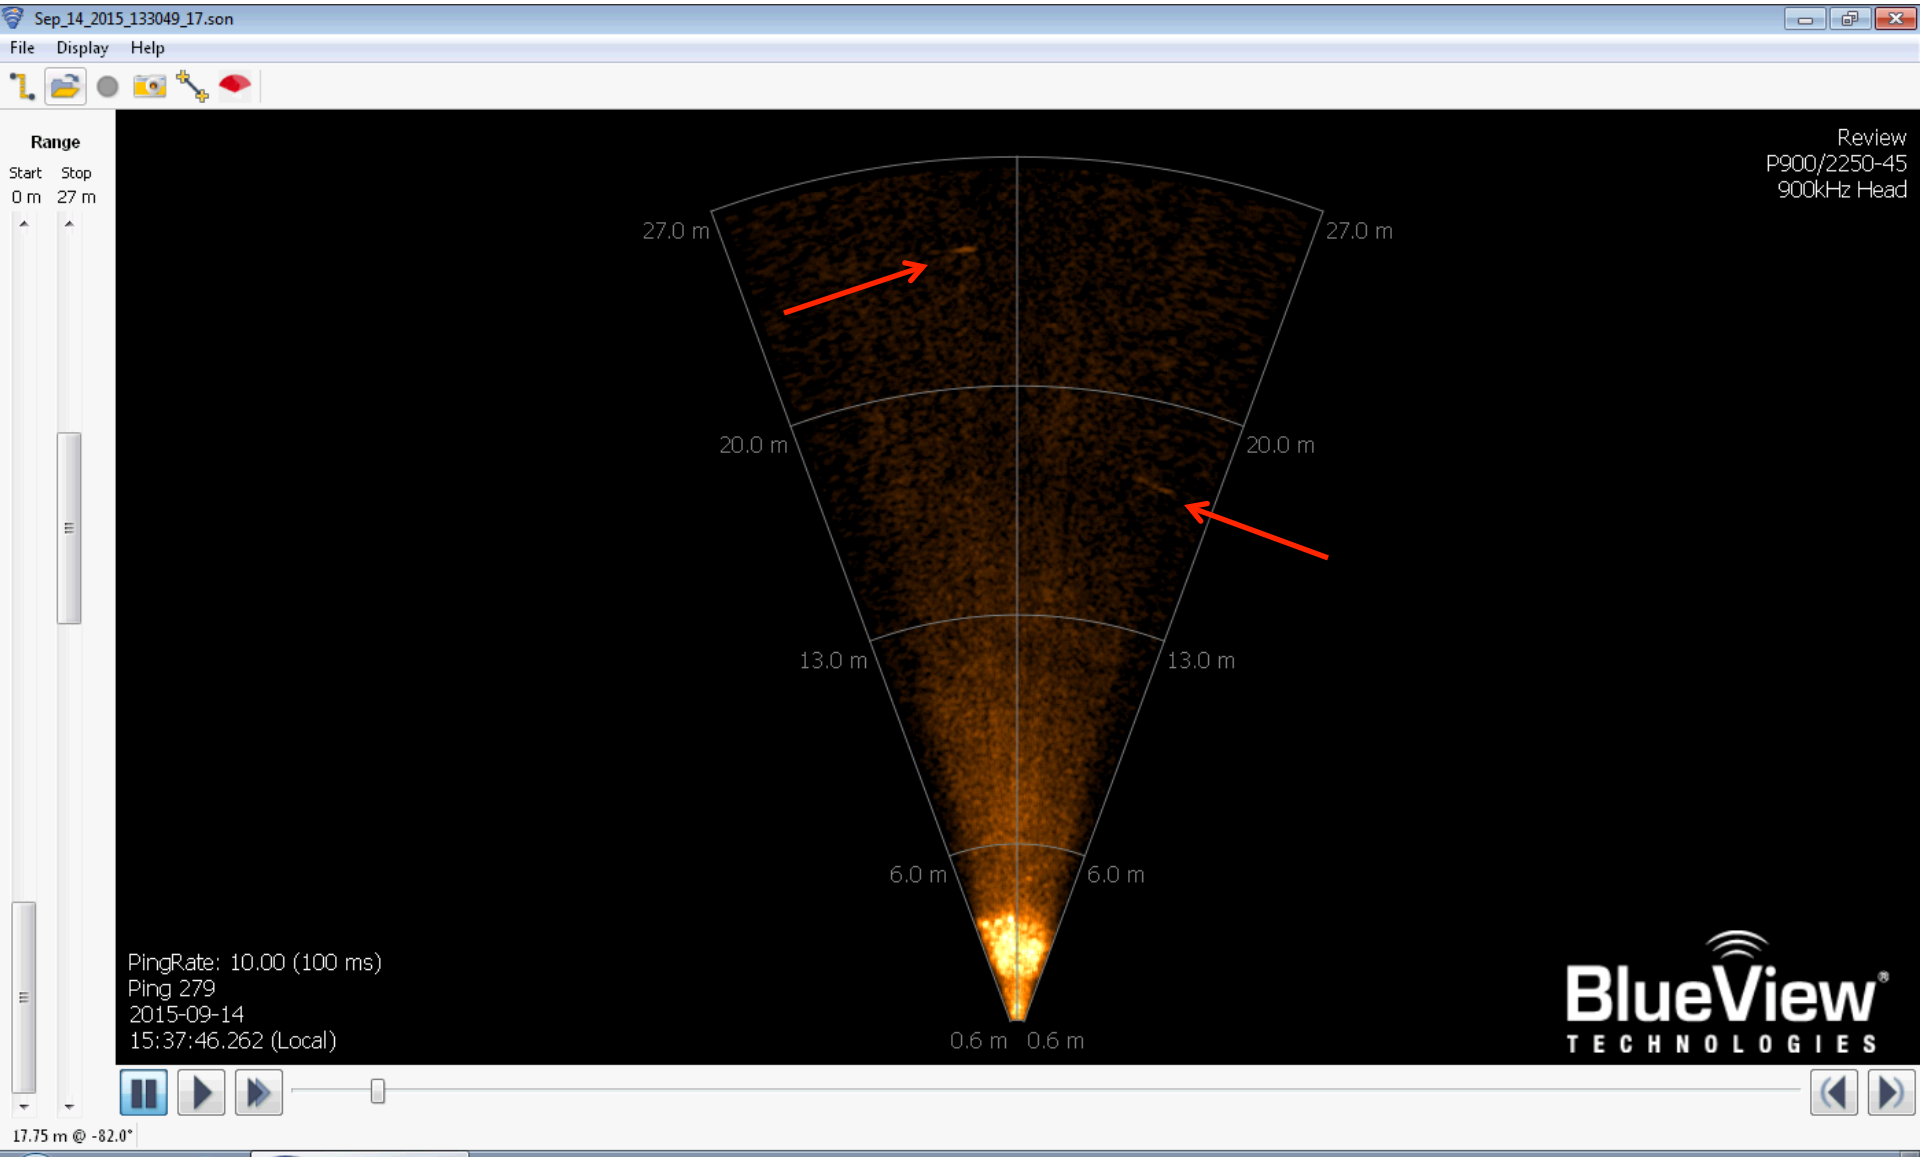

ALFA Sonars Testing - 2015/09/14

Analysis Notes

- Simrad data show a constant detection between 2.3 m to 5 m from the sonar. Virtually all data show this “stripe” and nothing else.
- Analysis of Blueview data in Echoview (instead of Teledyne Proview software) did not make a difference apart from a different color palette.

+18.8 C / 1412

Woody debris

Blueview

2015/09/14 15:22

Possible Detection by Blueview

2015/09/14 15:22:32 Onshore

+18.5 C / 1412

Woody debris

Blueview

2015/09/14 15:37

Possible Detection by Blueview

2015/09/14 15:37:45 Onshore

+18.5 C / 1412

Woody debris

Blueview

2015/09/14 15:42

Possible Detection by Blueview

2015/09/14 15:42:27 Onshore

+18.8 C / 1412

Woody debris

Blueview

2015/09/14 16:04

Possible Detection by Blueview

2015/09/14 16:04:48 Onshore