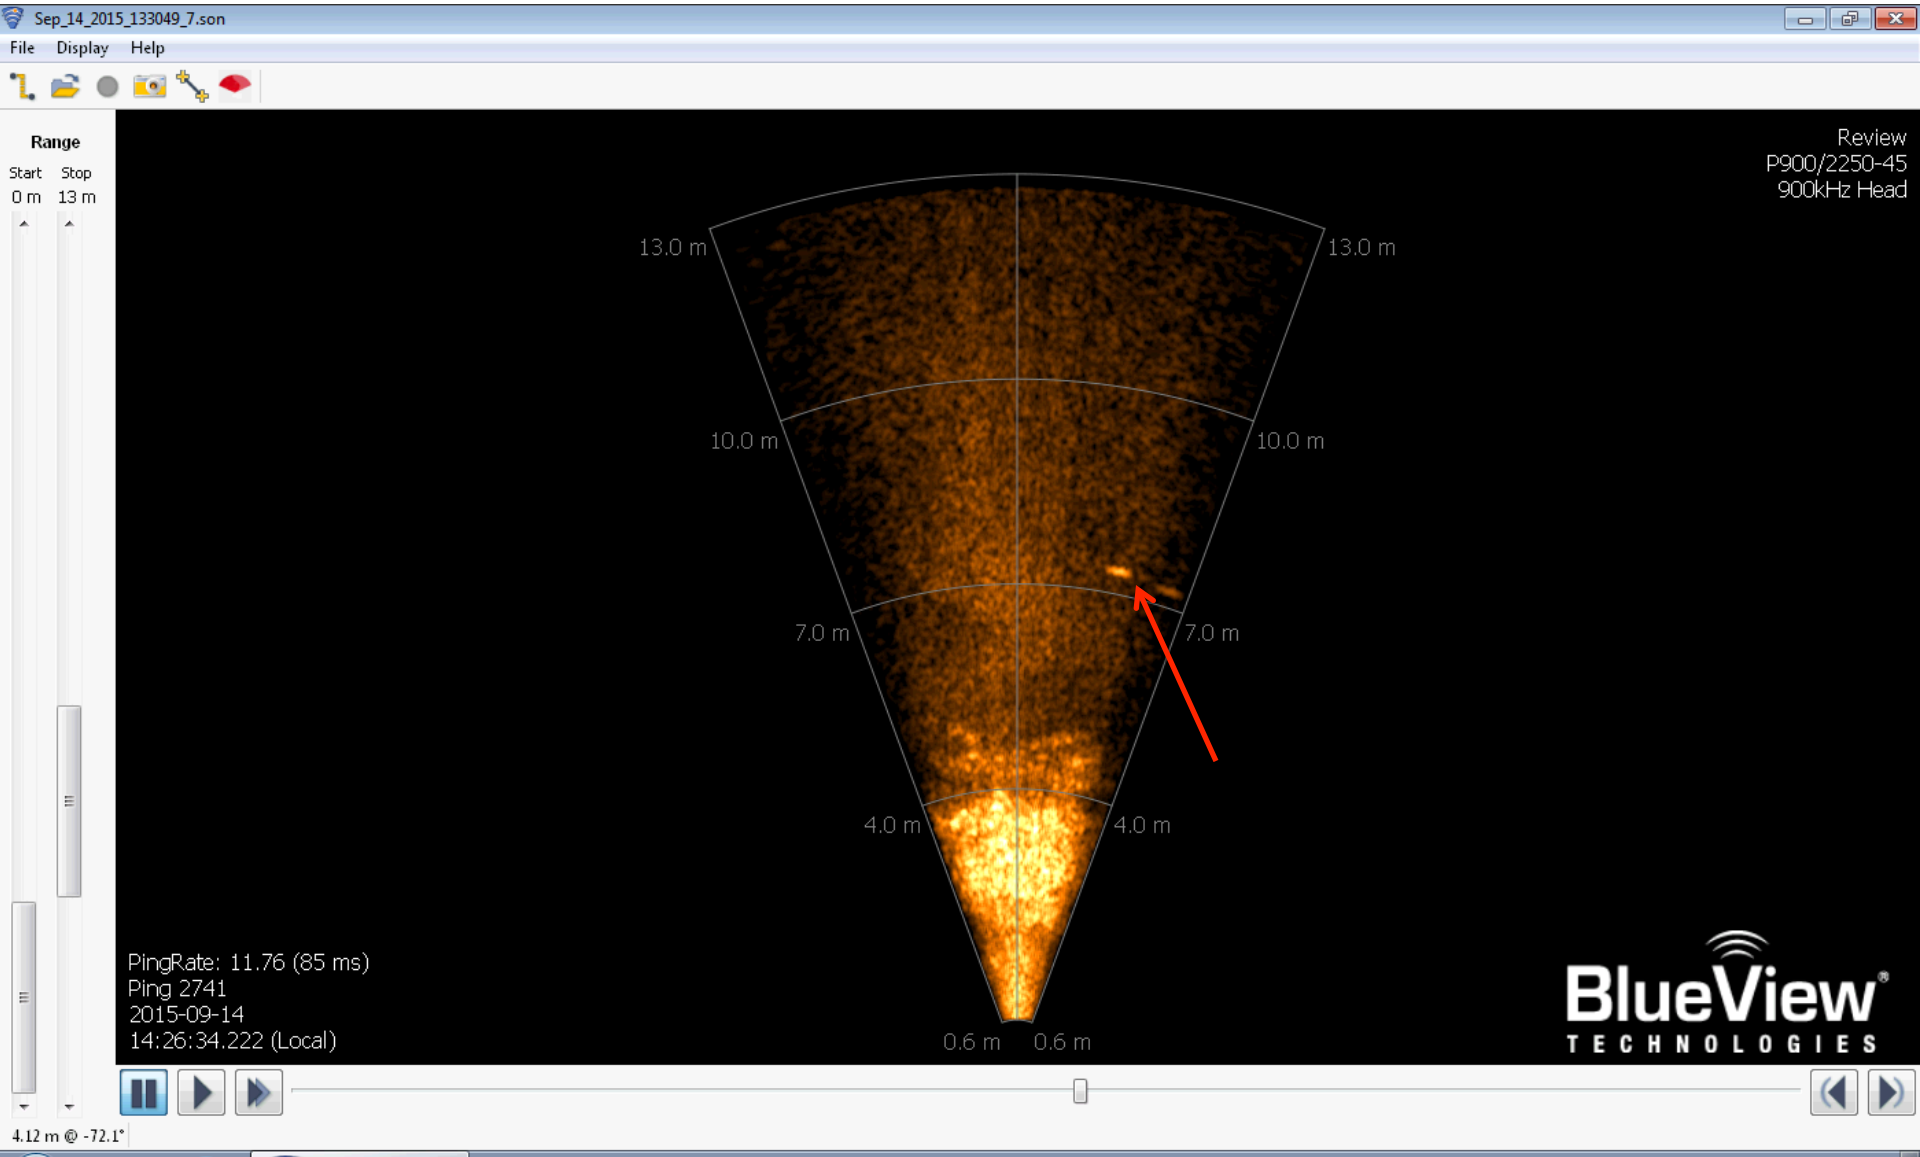

ALFA Sonars Testing - 2015/09/14

Analysis Notes

- Simrad data show a constant detection between 2.3 m to 5 m from the sonar. Virtually all data show this “stripe” and nothing else.
- Analysis of Blueview data in Echoview (instead of Teledyne Proview software) did not make a difference apart from a different color palette.

2015/09/14 14:21

Possible Detection by Blueview

2015/09/14 14:21:19 Onshore

+19.0 C / 1412

Woody debris

Blueview

2015/09/14 14:22

Possible Detection by Blueview

2015/09/14 14:22:54 Onshore

+19.0 C / 1412

Woody debris

Blueview

2015/09/14 14:26

Possible Detection by both Blueview and Simrad

2015/09/14 14:26:35 Onshore

+19.0 C / 1412

Woody debris

Blueview

Simrad

2015/09/14 14:27

Possible Detection by Blueview

2015/09/14 14:27:05 Onshore

+19.0 C / 1412

Woody debris