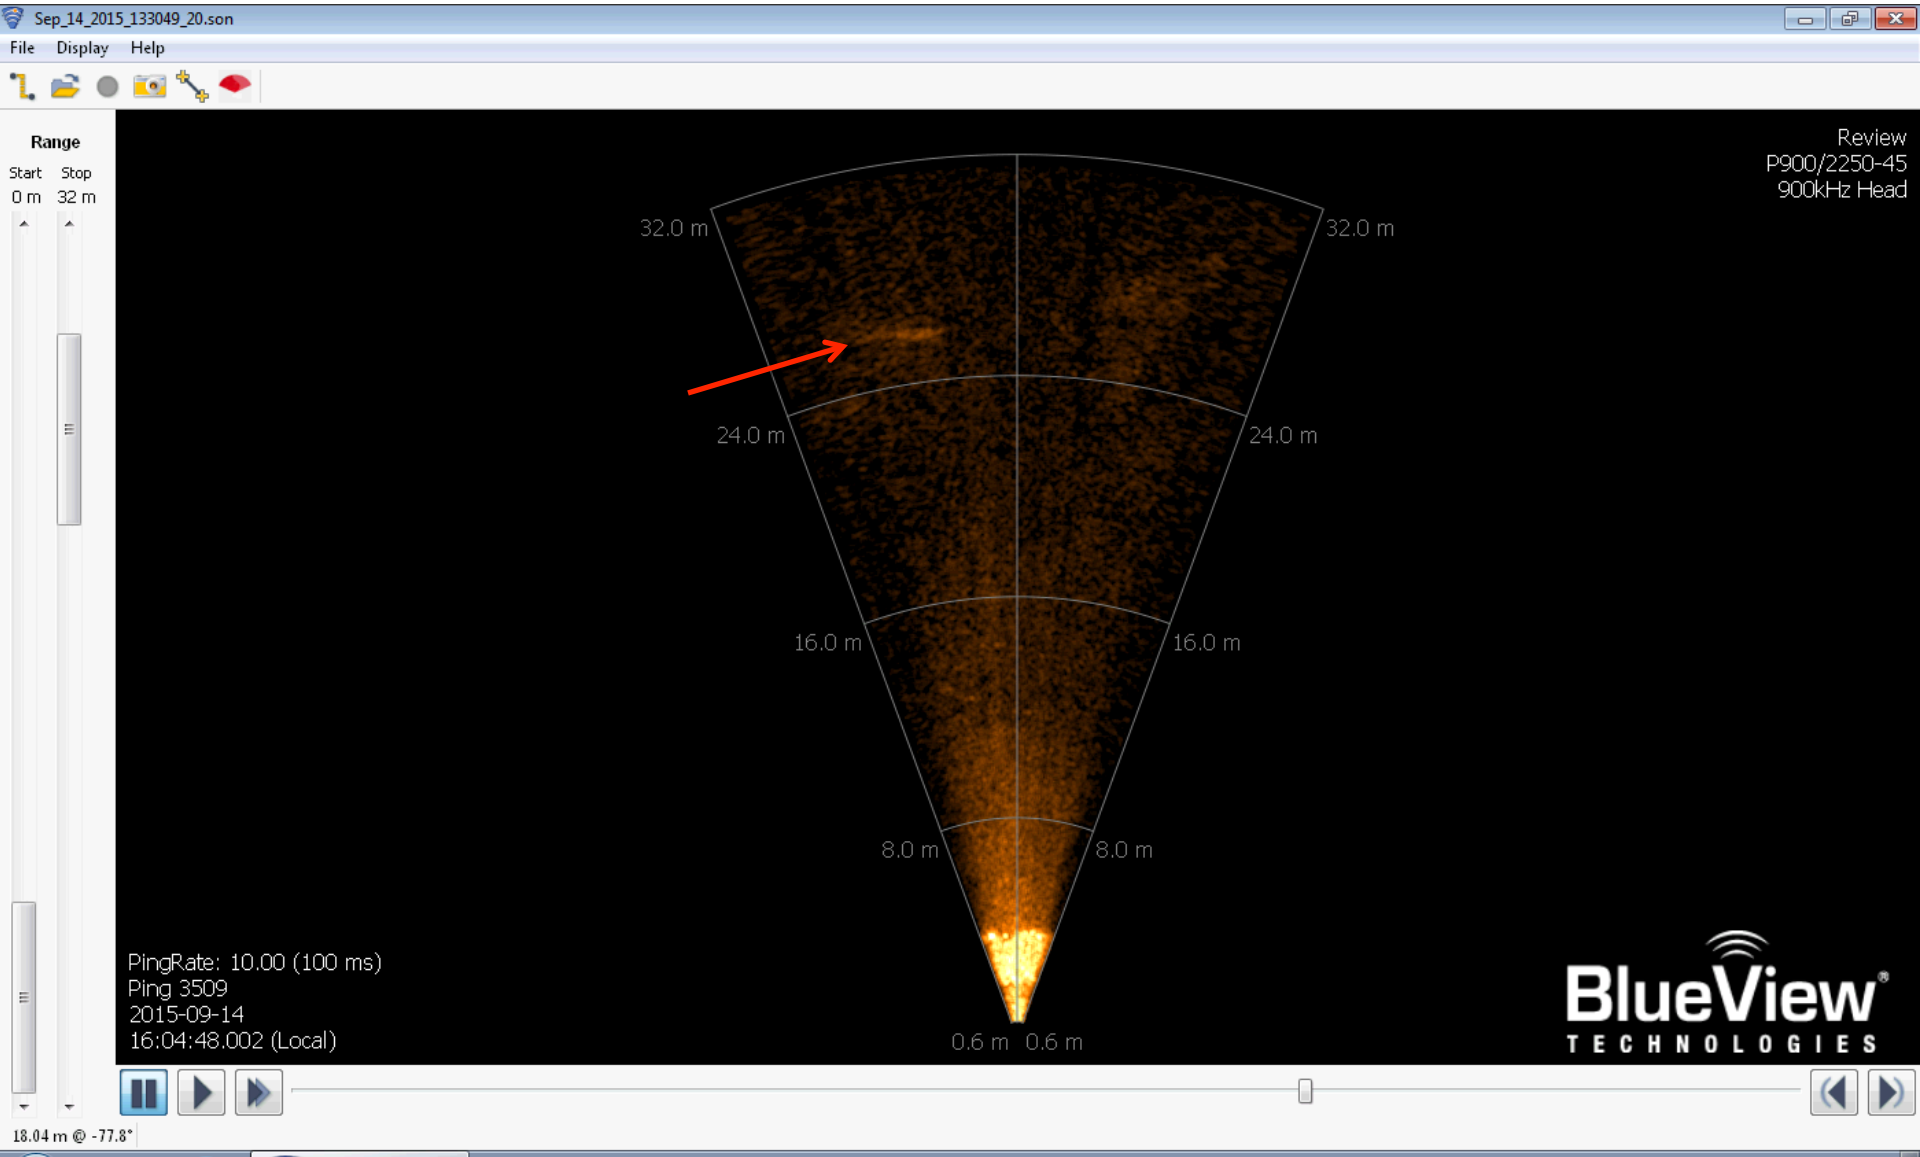

ALFA Sonars Testing - 2015/09/14

Analysis Notes

- Simrad data show a constant detection between 2.3 m to 5 m from the sonar. Virtually all data show this “stripe” and nothing else.
- Analysis of Blueview data in Echoview (instead of Teledyne Proview software) did not make a difference apart from a different color palette.

Blueview

2015/09/14 15:37

Possible Detection by Blueview

2015/09/14 15:37:45 Onshore

+18.5 C / 1412

Woody debris

Blueview

2015/09/14 15:42

Possible Detection by Blueview

2015/09/14 15:42:27 Onshore

+18.8 C / 1412

Woody debris

Blueview

2015/09/14 16:04

Possible Detection by Blueview

2015/09/14 16:04:48 Onshore

+18.5 C / 1412

Woody debris

Blueview

2015/09/14 16:27

Possible Detection by both Blueview and Simrad

2015/09/14 16:17:24 Onshore

+18.5 C / 1412

Woody debris