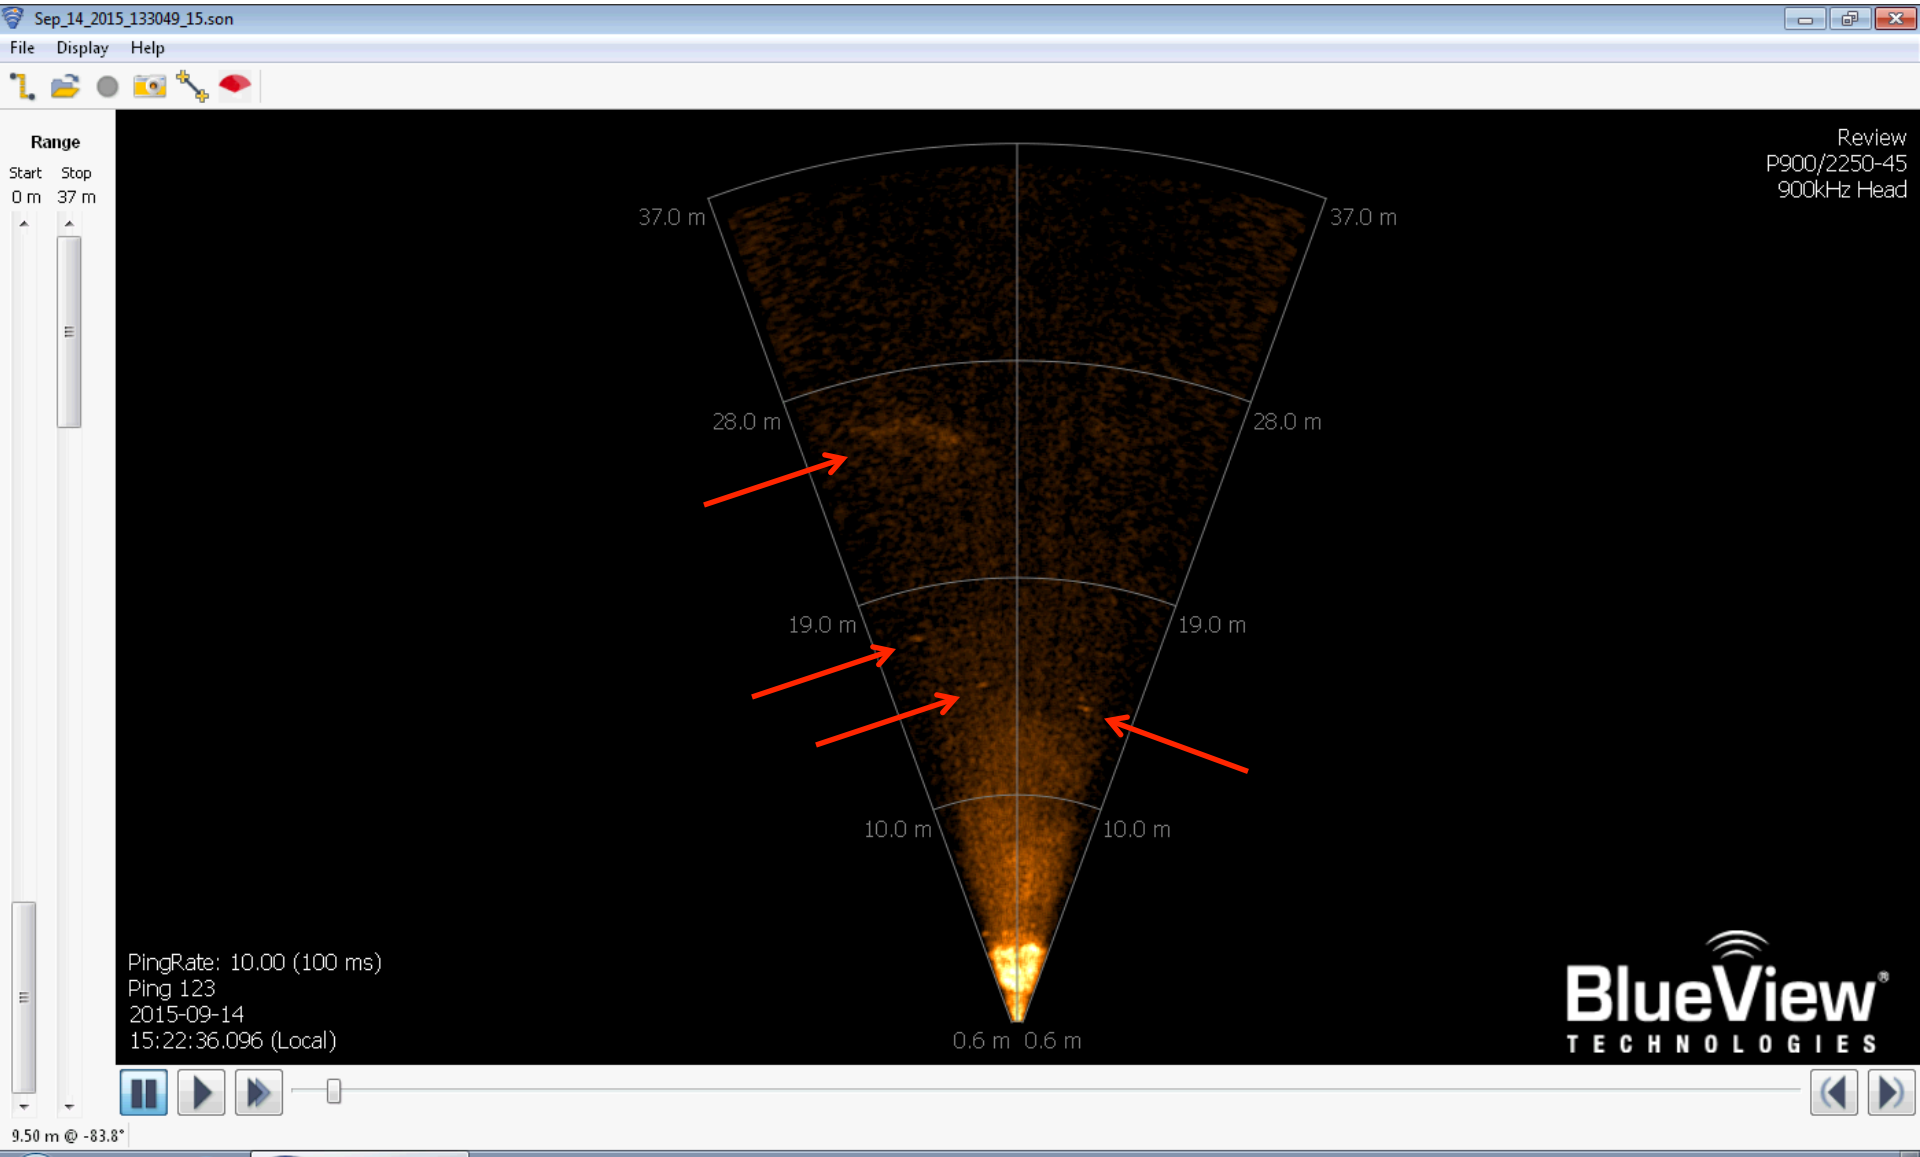

ALFA Sonars Testing - 2015/09/14

Analysis Notes

- Simrad data show a constant detection between 2.3 m to 5 m from the sonar. Virtually all data show this “stripe” and nothing else.
- Analysis of Blueview data in Echoview (instead of Teledyne Proview software) did not make a difference apart from a different color palette.

+18.8 C / 1412

Woody debris

Blueview

2015/09/14 15:22

Possible Detection by Blueview

2015/09/14 15:22:32 Onshore

+18.5 C / 1412

Woody debris

Blueview

2015/09/14 15:37

Possible Detection by Blueview

2015/09/14 15:37:45 Onshore

+18.5 C / 1412

Woody debris

Blueview

2015/09/14 15:42

Possible Detection by Blueview

2015/09/14 15:42:27 Onshore

+18.8 C / 1412

Woody debris

Blueview

2015/09/14 16:04

Possible Detection by Blueview

2015/09/14 16:04:48 Onshore