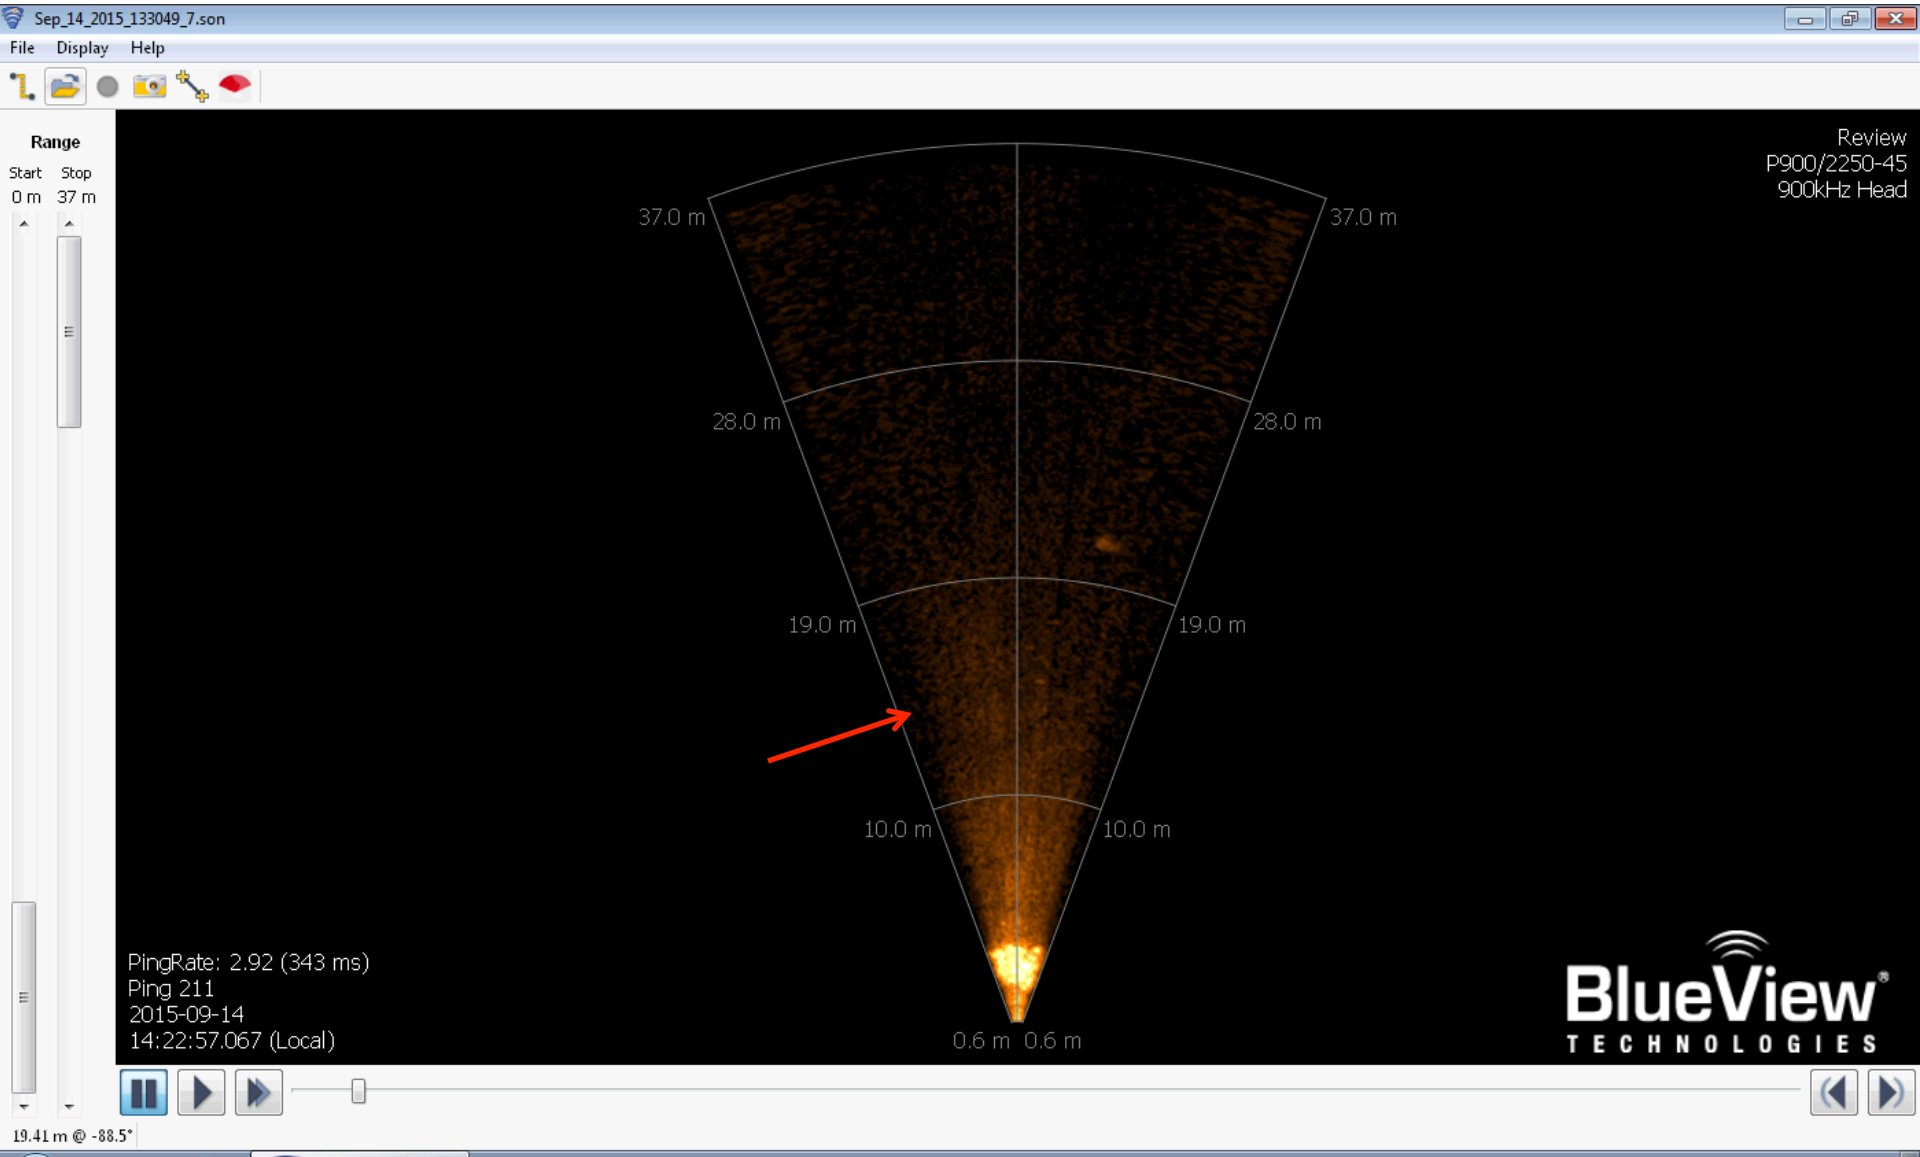

ALFA Sonars Testing - 2015/09/14

Analysis Notes

- Simrad data show a constant detection between 2.3 m to 5 m from the sonar. Virtually all data show this “stripe” and nothing else.
- Analysis of Blueview data in Echoview (instead of Teledyne Proview software) did not make a difference apart from a different color palette.

2015/09/14 14:21

Possible Detection by Blueview

2015/09/14 14:21:19 Onshore

+19.0 C / 1412

Woody debris

Blueview

2015/09/14 14:22

Possible Detection by Blueview

2015/09/14 14:22:54 Onshore

+19.0 C / 1412

Woody debris

Blueview

2015/09/14 14:26

Possible Detection by both Blueview and Simrad

2015/09/14 14:26:35 Onshore

+19.0 C / 1412

Woody debris

Blueview

Simrad

2015/09/14 14:27

Possible Detection by Blueview

2015/09/14 14:27:05 Onshore

+19.0 C / 1412

Woody debris