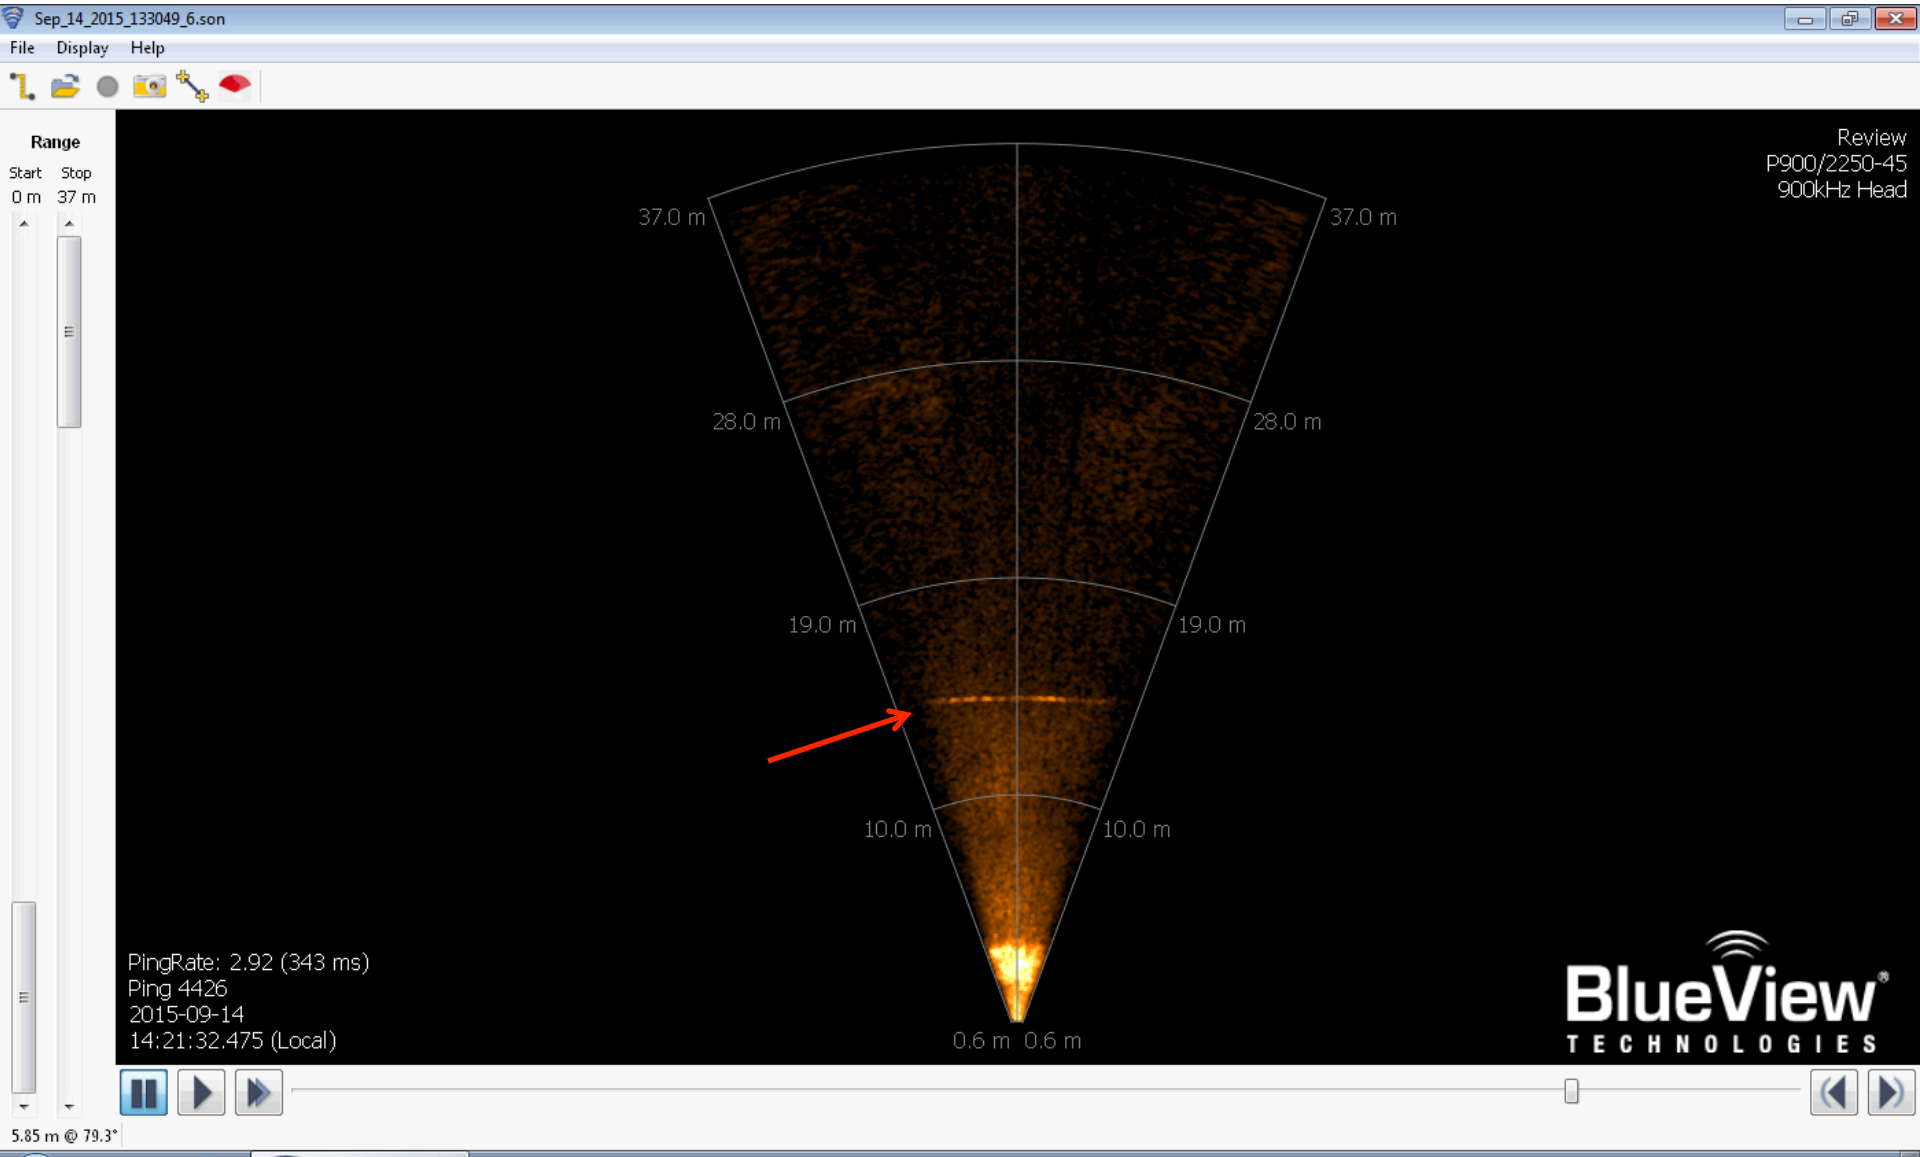

ALFA Sonars Testing - 2015/09/14

Analysis Notes

- Simrad data show a constant detection between 2.3 m to 5 m from the sonar. Virtually all data show this “stripe” and nothing else.
- Analysis of Blueview data in Echoview (instead of Teledyne Proview software) did not make a difference apart from a different color palette.

2015/09/14 14:21

Possible Detection by Blueview

2015/09/14 14:21:19 Onshore

+19.0 C / 1412

Woody debris

Blueview

2015/09/14 14:22

Possible Detection by Blueview

2015/09/14 14:22:54 Onshore

+19.0 C / 1412

Woody debris

Blueview

2015/09/14 14:26

Possible Detection by both Blueview and Simrad

2015/09/14 14:26:35 Onshore

+19.0 C / 1412

Woody debris

Blueview

Simrad

2015/09/14 14:27

Possible Detection by Blueview

2015/09/14 14:27:05 Onshore

+19.0 C / 1412

Woody debris