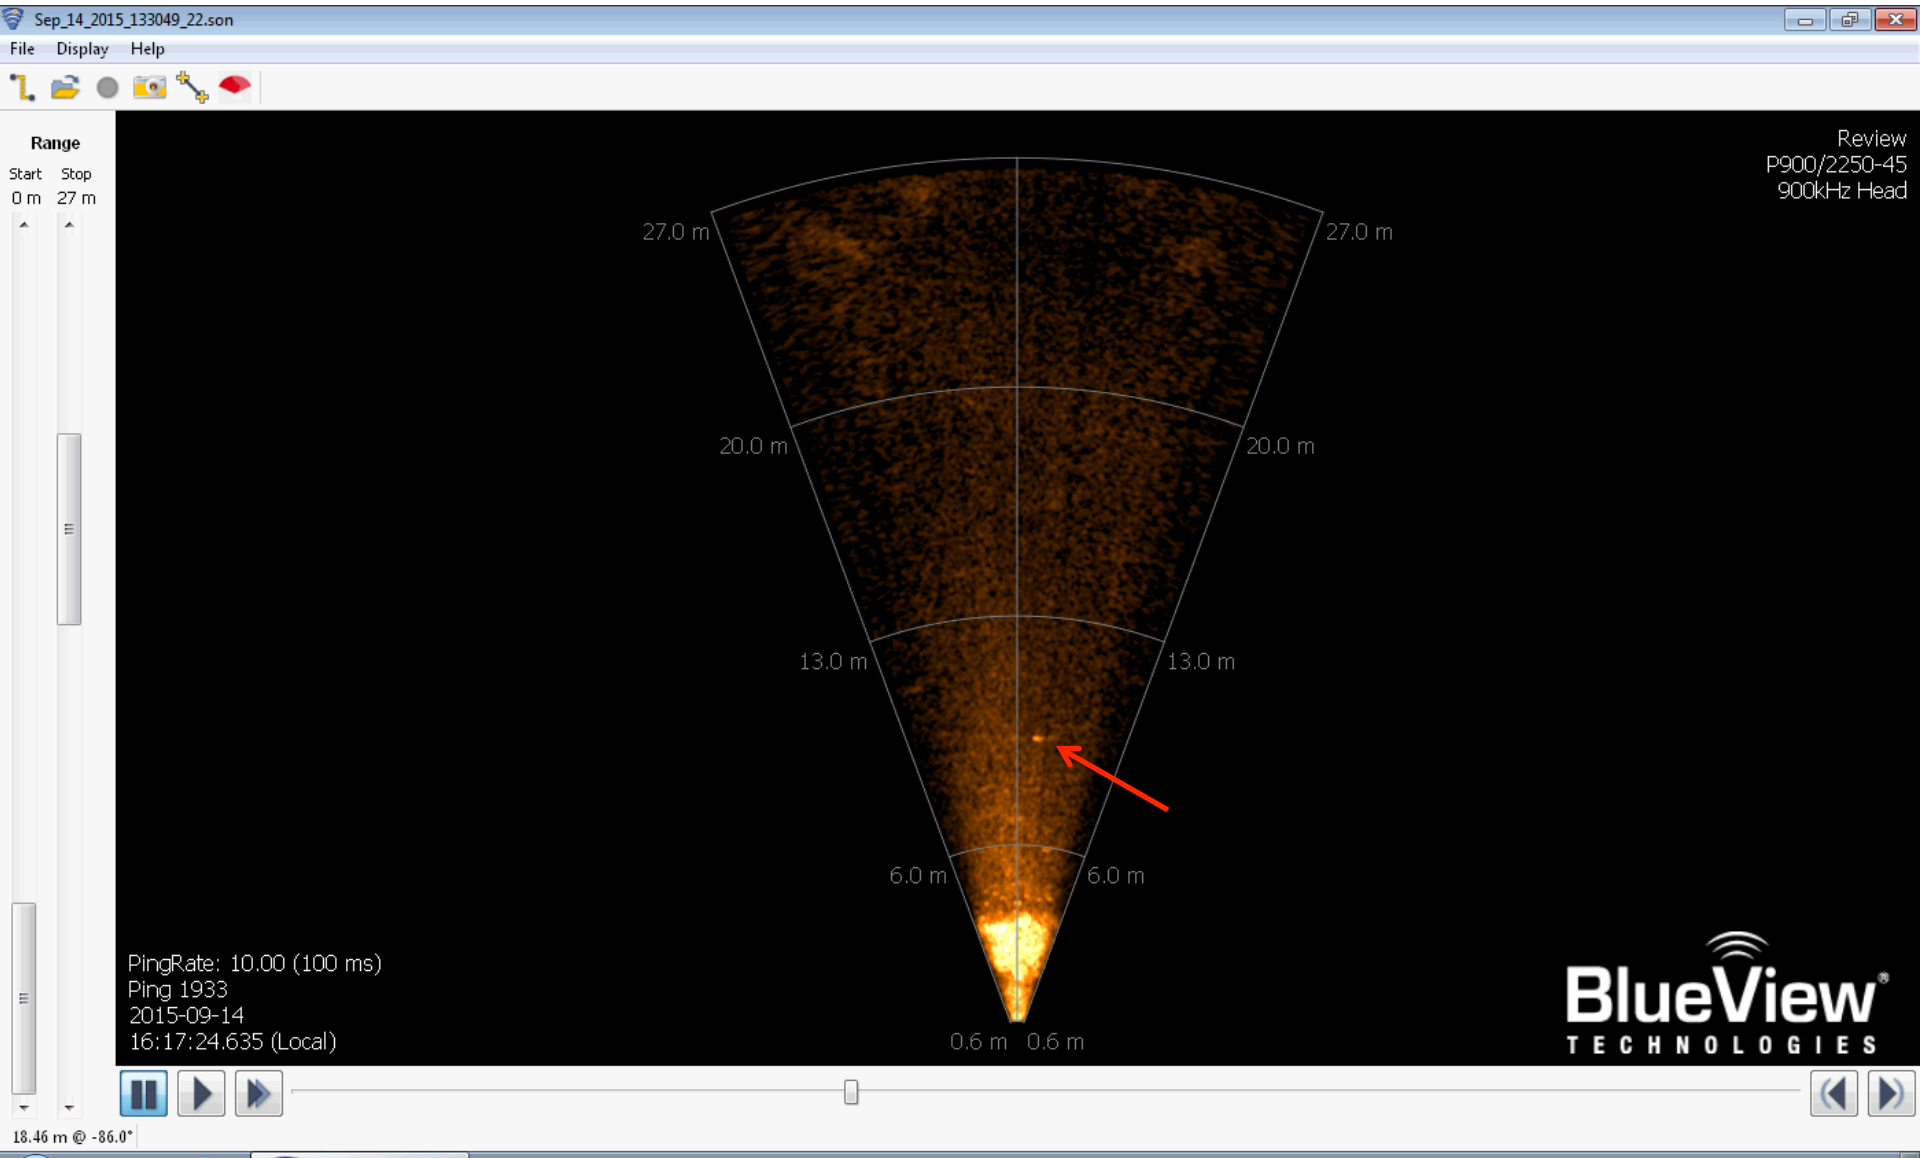

ALFA Sonars Testing - 2015/09/14

Analysis Notes

- Simrad data show a constant detection between 2.3 m to 5 m from the sonar. Virtually all data show this “stripe” and nothing else.
- Analysis of Blueview data in Echoview (instead of Teledyne Proview software) did not make a difference apart from a different color palette.

Possible Detection by Blueview

2015/09/14 15:42:27 Onshore

+18.8 C / 1412

Woody debris

Blueview

2015/09/14 16:04

Possible Detection by Blueview

2015/09/14 16:04:48 Onshore

+18.5 C / 1412

Woody debris

Blueview

2015/09/14 16:27

Possible Detection by both Blueview and Simrad

2015/09/14 16:17:24 Onshore

+18.5 C / 1412

Woody debris

Blueview

Simrad

2015/09/14 16:50

Possible Detection by Blueview

2015/09/14 16:50:03Onshore

+19.2 C / 1412

Woody debris

Blueview