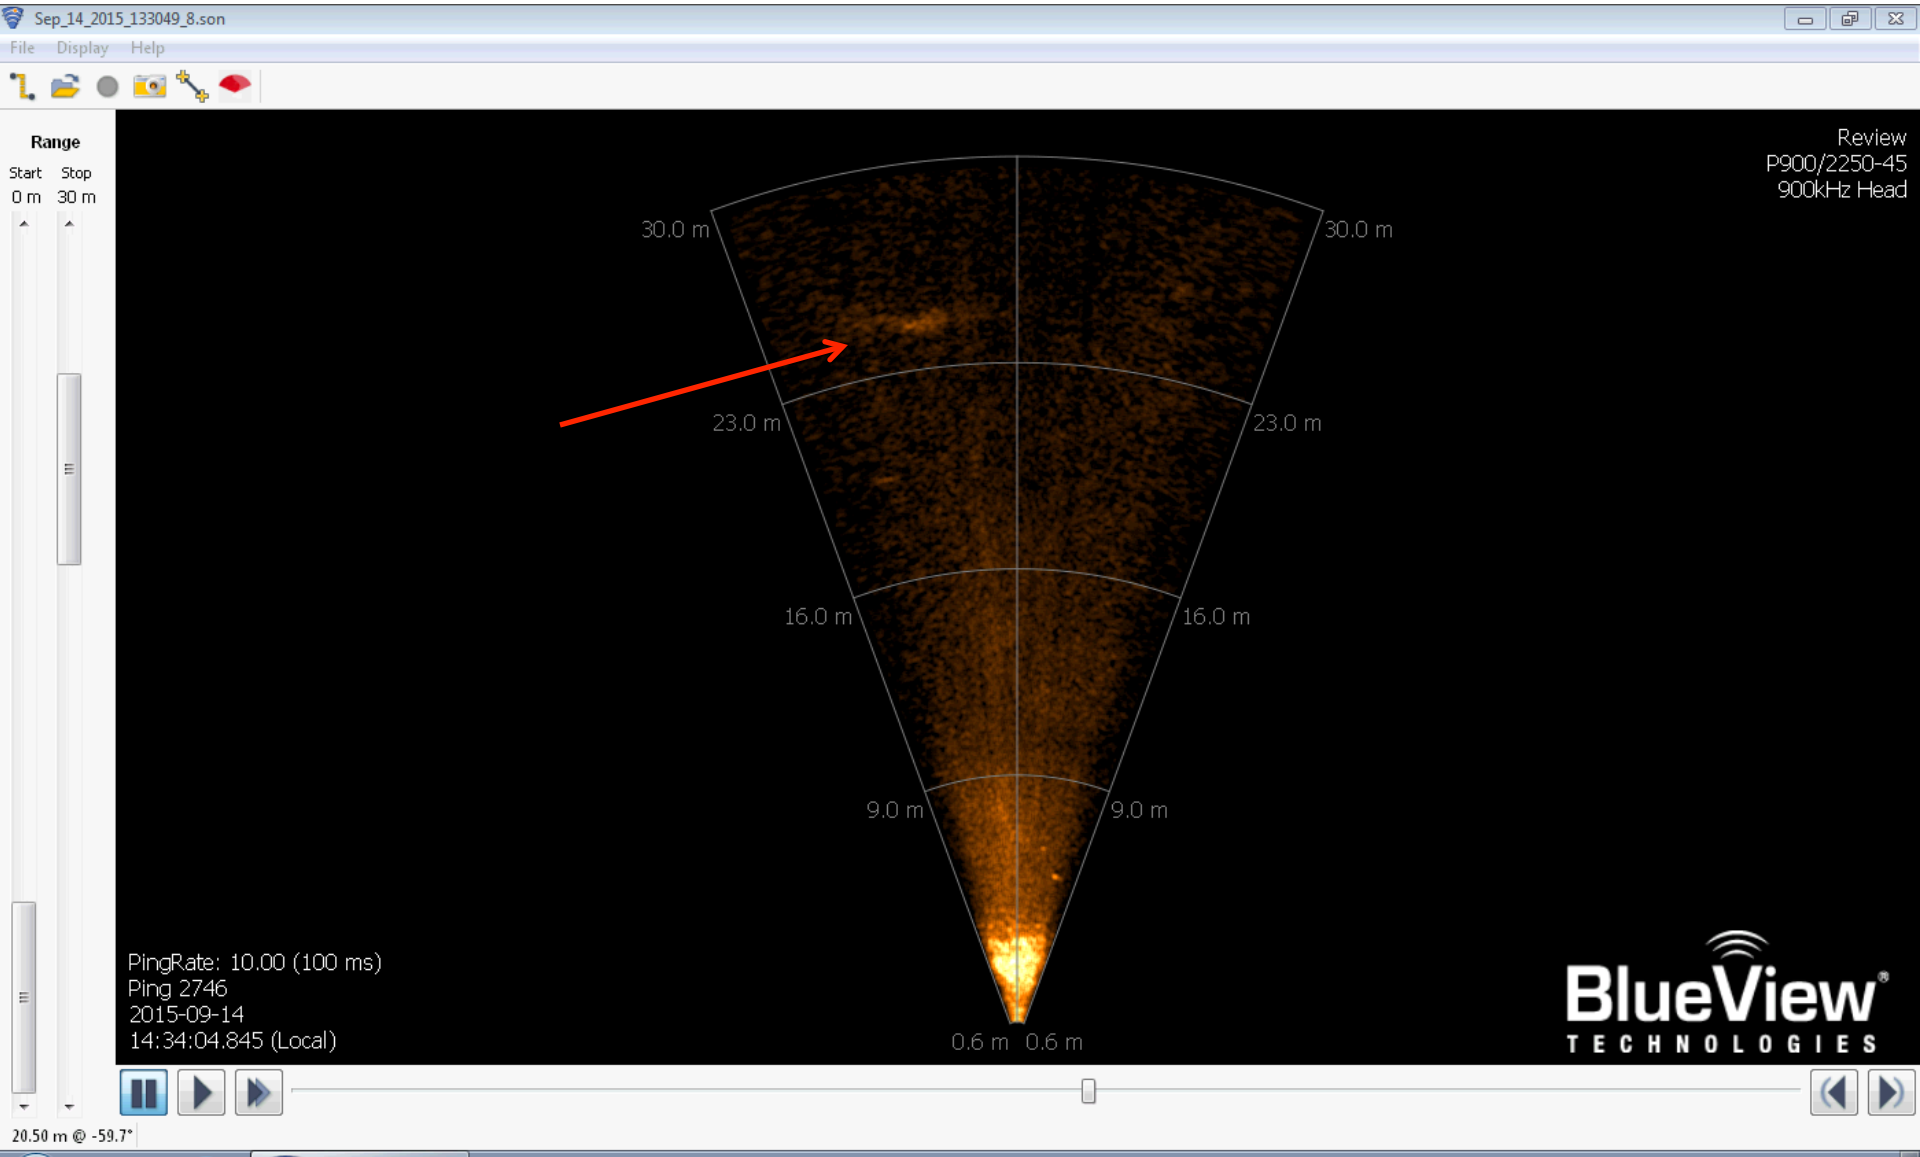

ALFA Sonars Testing - 2015/09/14

Analysis Notes

- Simrad data show a constant detection between 2.3 m to 5 m from the sonar. Virtually all data show this “stripe” and nothing else.
- Analysis of Blueview data in Echoview (instead of Teledyne Proview software) did not make a difference apart from a different color palette.

Woody debris

Blueview

Simrad

2015/09/14 14:27

Possible Detection by Blueview

2015/09/14 14:27:05 Onshore

+19.0 C / 1412

Woody debris

+18.8 C / 1412

Woody debris

Blueview

2015/09/14 15:22

Possible Detection by Blueview

2015/09/14 15:22:32 Onshore

+18.5 C / 1412

Woody debris

Blueview

2015/09/14 15:37

Possible Detection by Blueview

2015/09/14 15:37:45 Onshore

+18.5 C / 1412

Woody debris

Blueview

2015/09/14 15:42