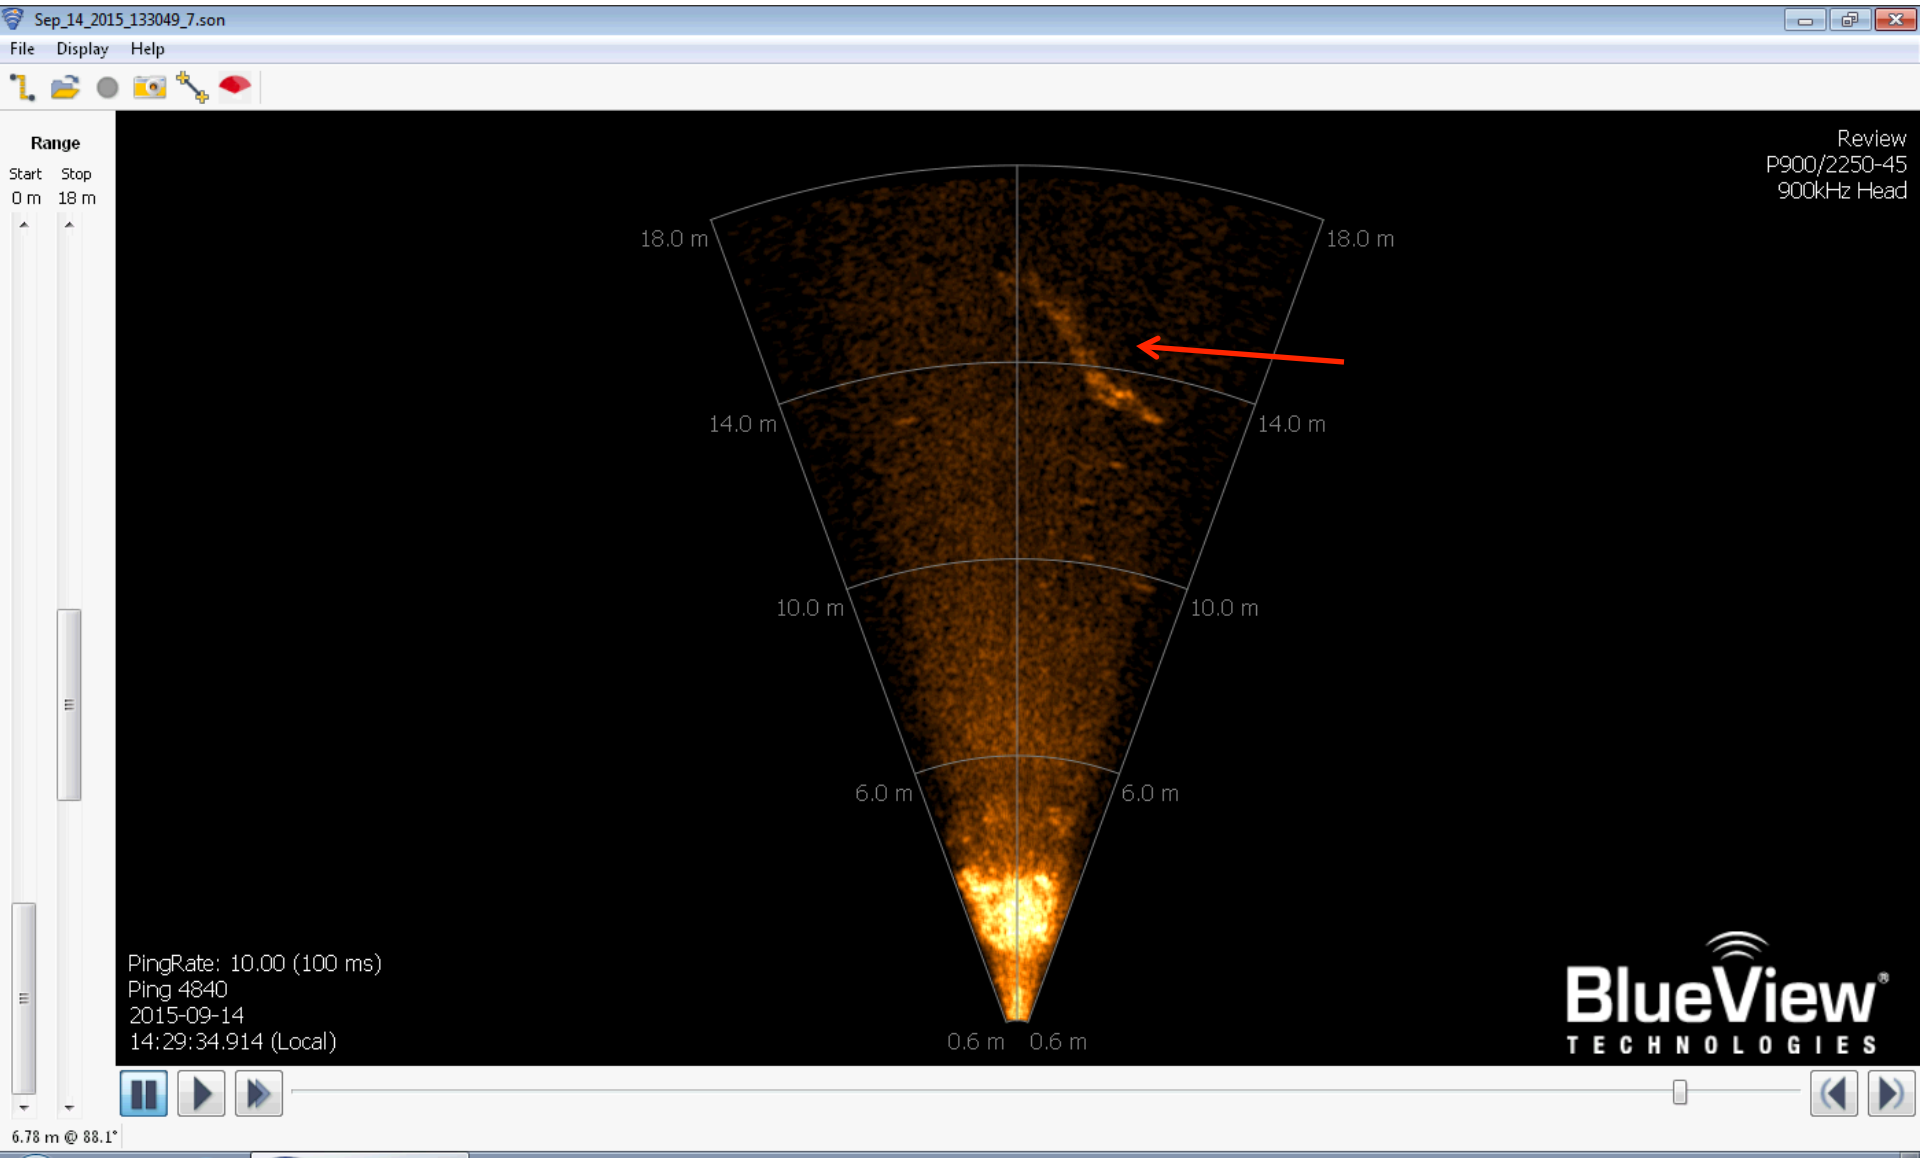

ALFA Sonars Testing - 2015/09/14

Analysis Notes

- Simrad data show a constant detection between 2.3 m to 5 m from the sonar. Virtually all data show this “stripe” and nothing else.
- Analysis of Blueview data in Echoview (instead of Teledyne Proview software) did not make a difference apart from a different color palette.

Blueview

2015/09/14 14:29

Possible Detection by Blueview

No Picture was Recorded by VDOS

Blueview

2015/09/14 14:34

Possible Detection by Blueview

2015/09/14 14:34:05 Onshore

+18.8 C / 1412

Woody debris

Blueview

2015/09/14 15:22

Possible Detection by Blueview

2015/09/14 15:22:32 Onshore

+18.5 C / 1412

Woody debris

Blueview

2015/09/14 15:37

Possible Detection by Blueview

2015/09/14 15:37:45 Onshore

+18.5 C / 1412

Woody debris

Blueview

2015/09/14 15:42