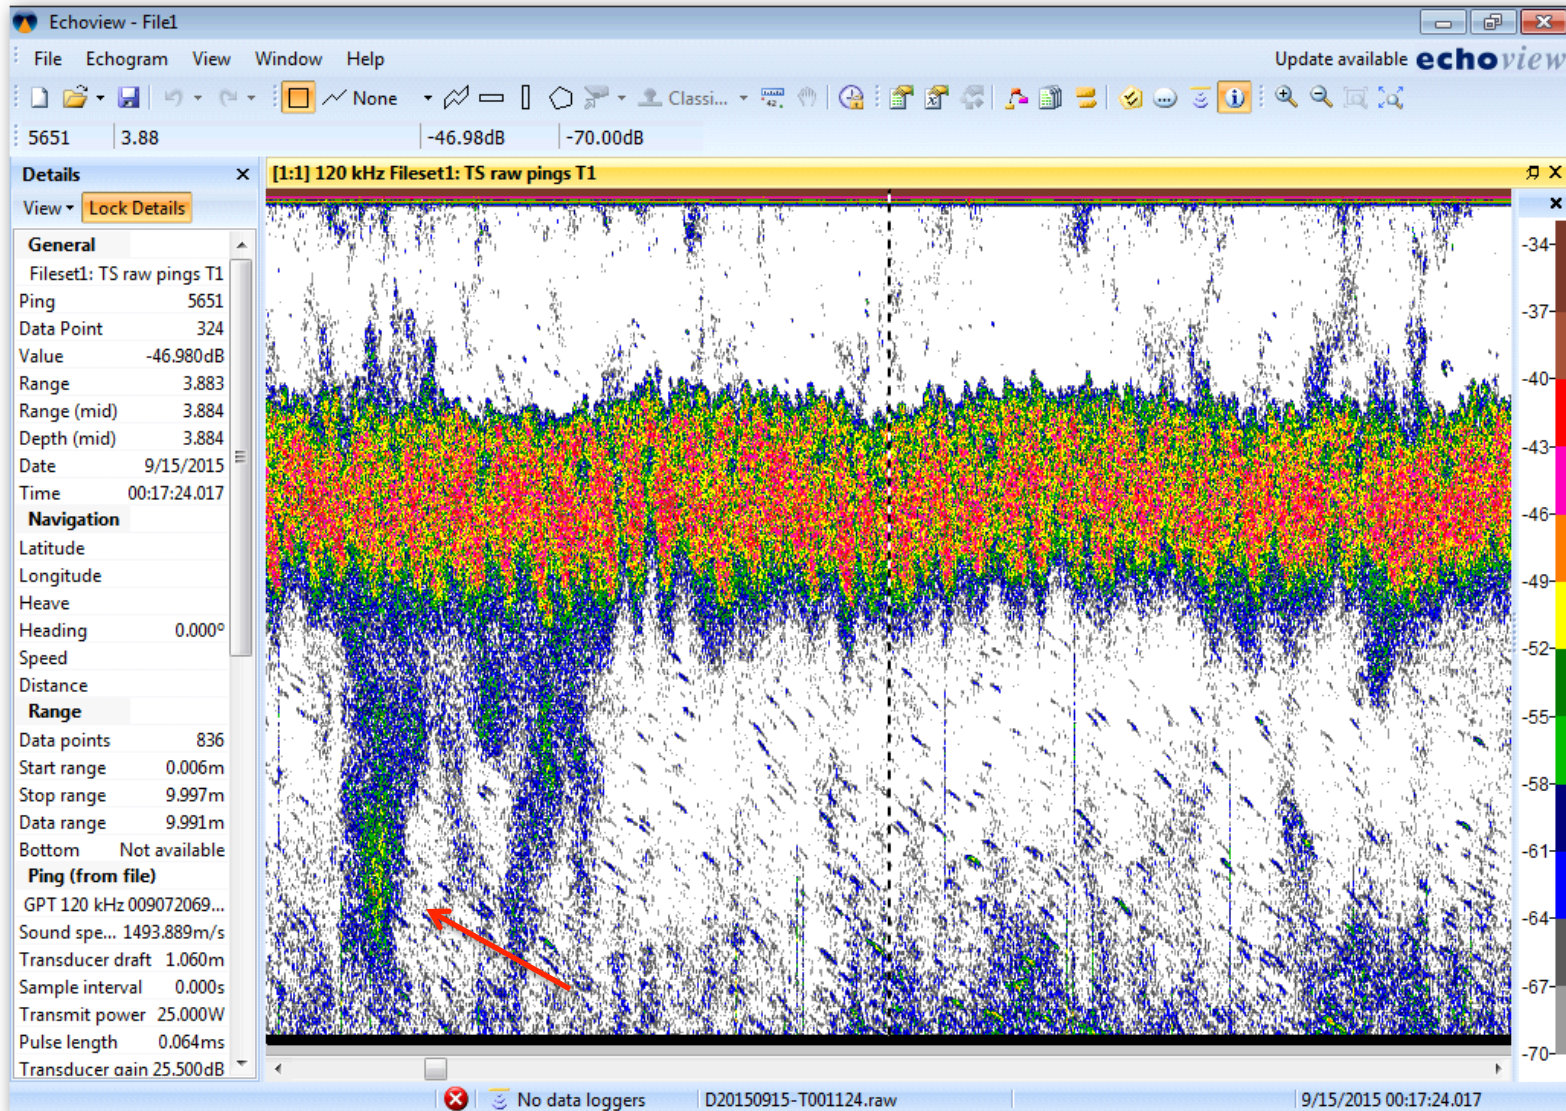

Possible Detection by Blueview

2015/09/14 15:42:27 Onshore

+18.8 C / 1412

Woody debris

Blueview

2015/09/14 16:04

Possible Detection by Blueview

2015/09/14 16:04:48 Onshore

+18.5 C / 1412

Woody debris

Blueview

2015/09/14 16:27

Possible Detection by both Blueview and Simrad

2015/09/14 16:17:24 Onshore

+18.5 C / 1412

Woody debris

Blueview

Simrad

2015/09/14 16:50

Possible Detection by Blueview

2015/09/14 16:50:03Onshore

+19.2 C / 1412

Woody debris

Blueview